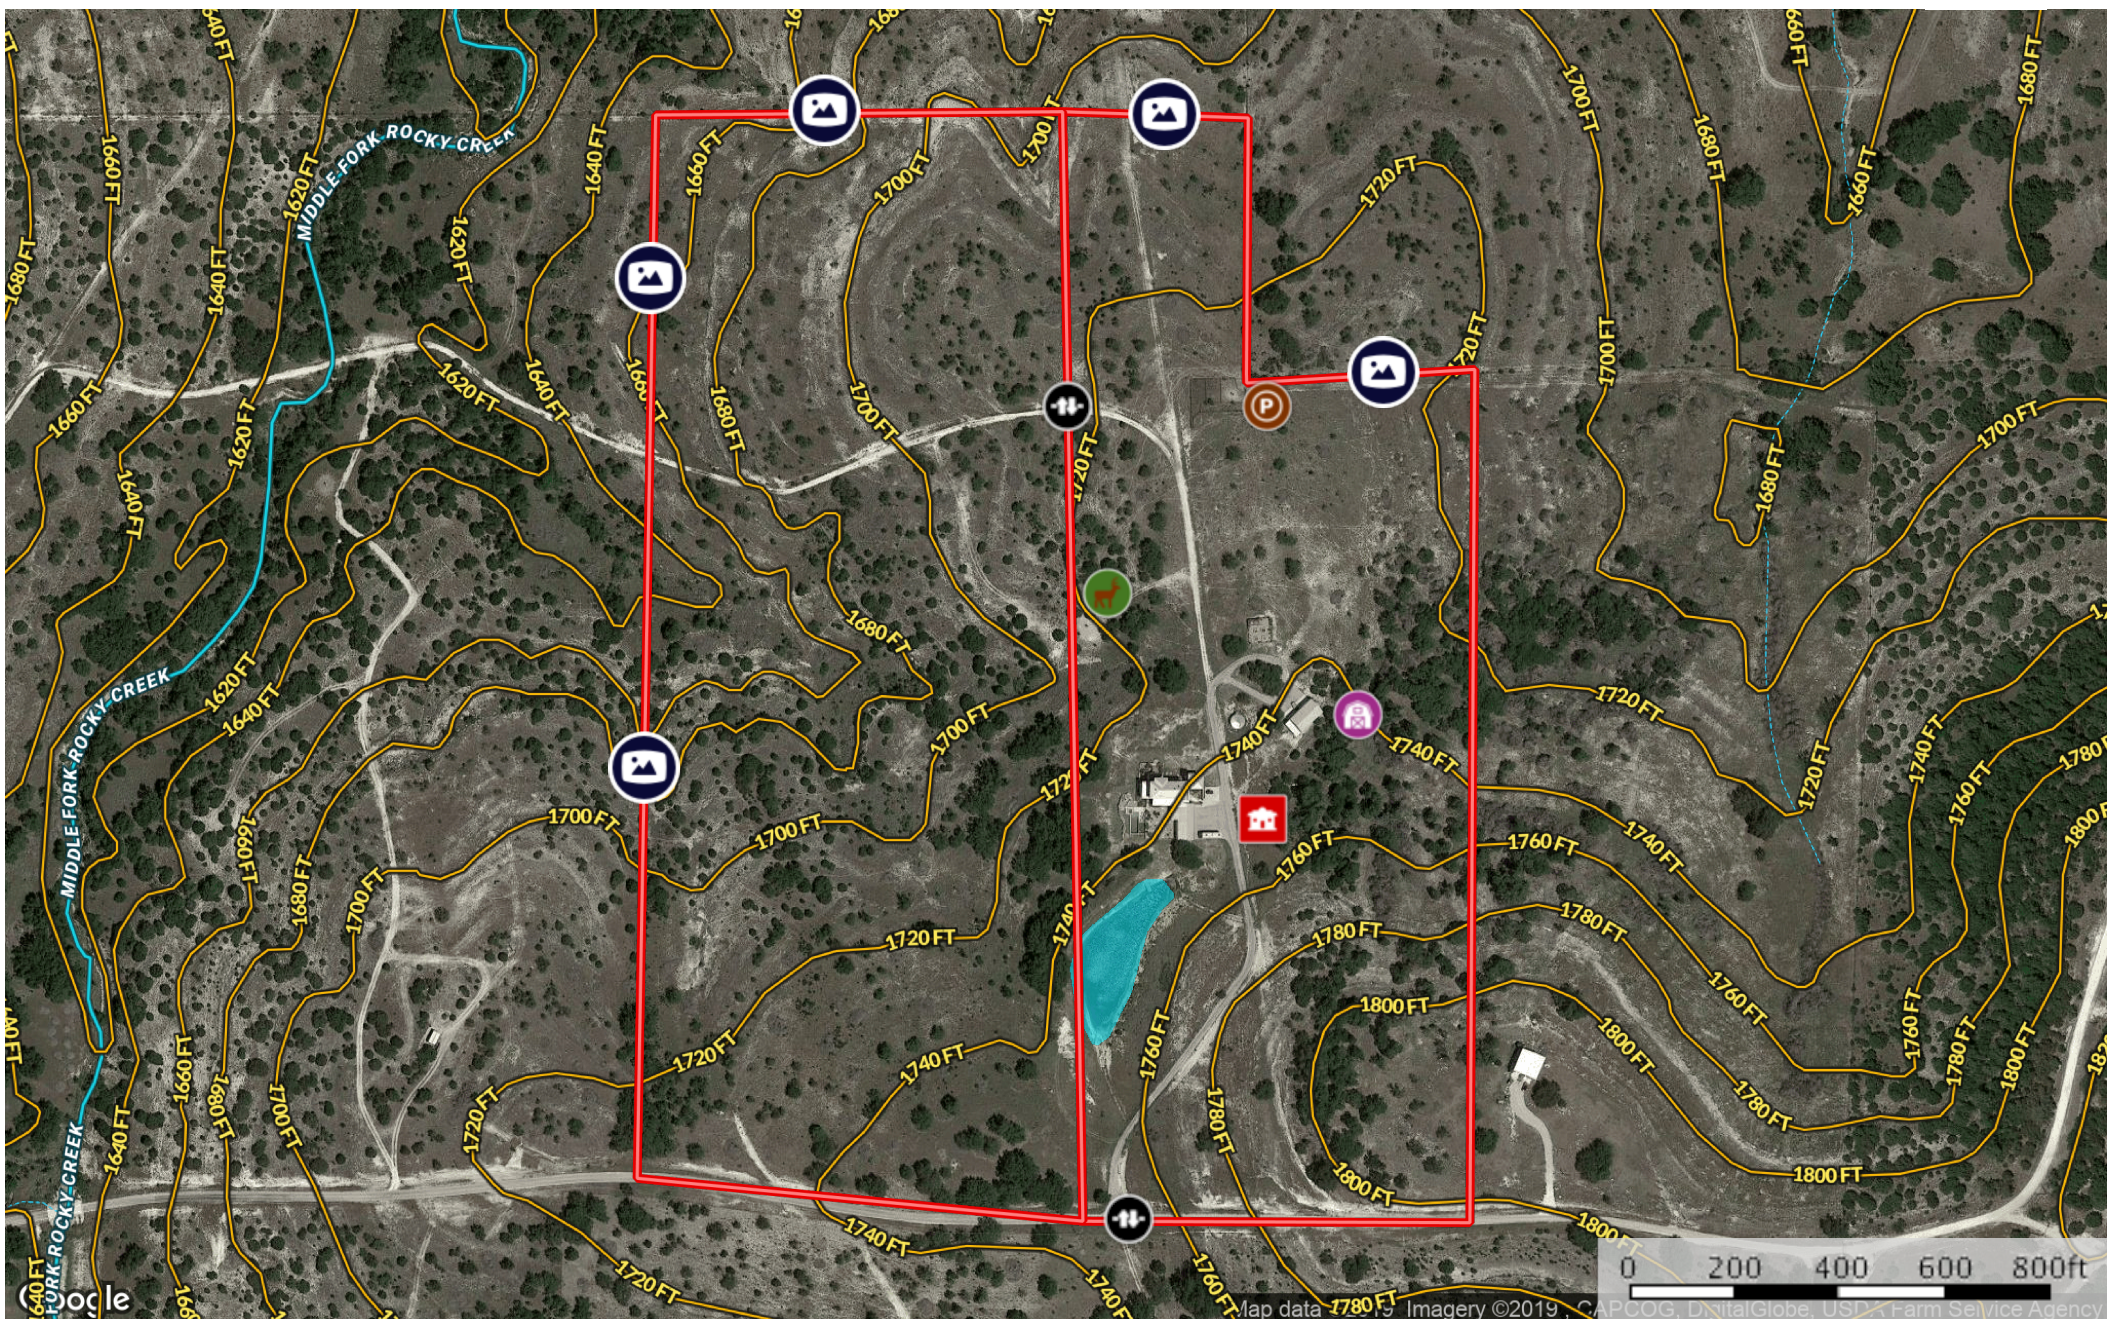

# sanctuary satellite

Texas, 54.929 AC +/-

- Barn
- Feeder
- Gate
- Main House
- Panoramic View
- Pens
- Boundary
- Stream, Intermittent
- River/Creek
- Water Body