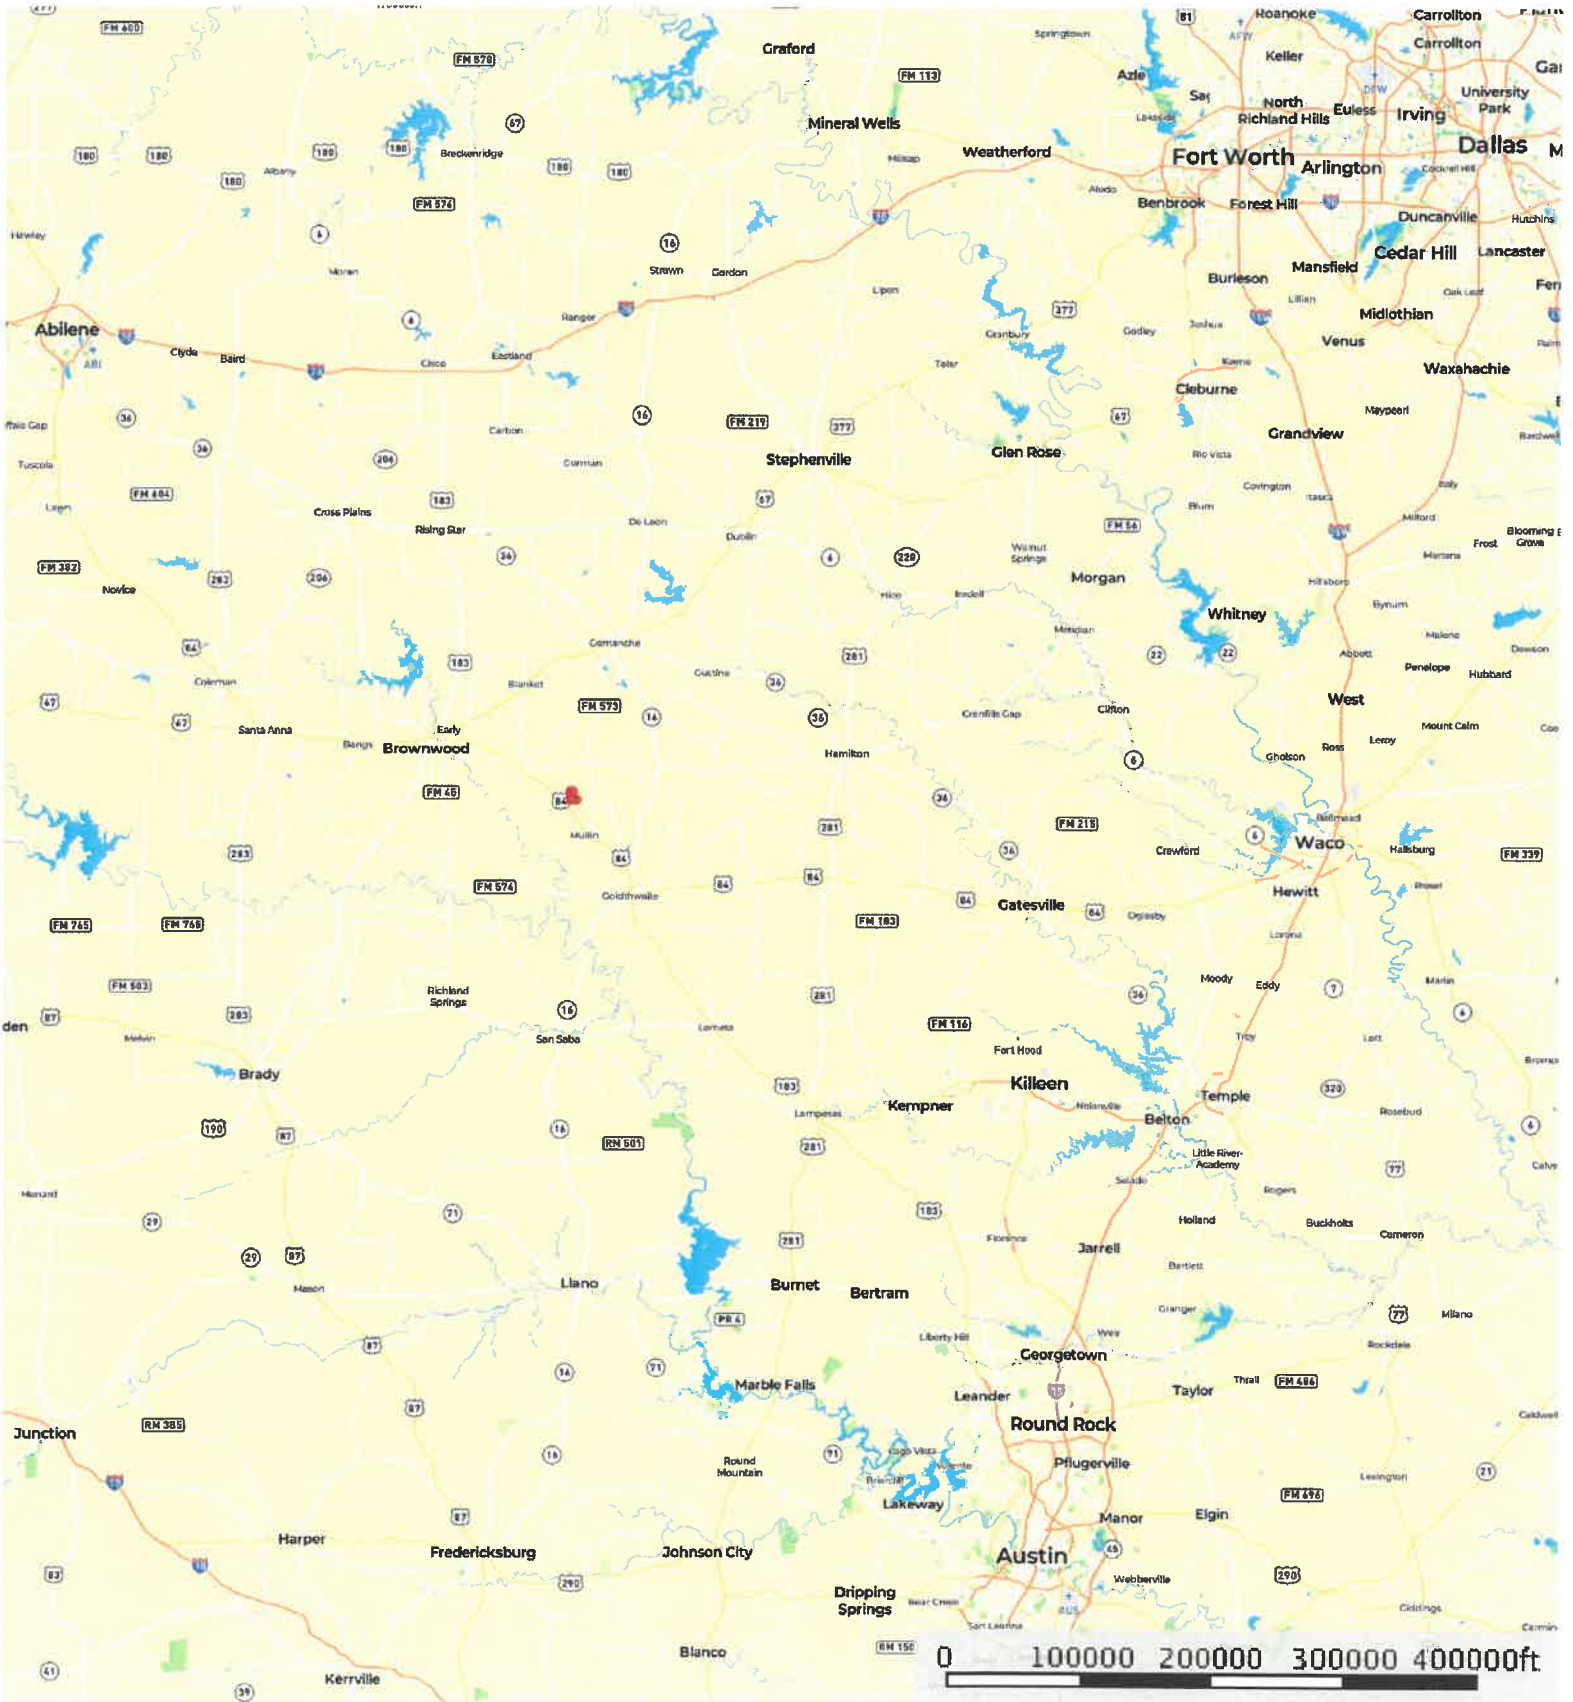

jake- mullin-split
Texas, AC +/-

— Primary Road ▣ Boundary

jake- mullin-split
Texas, AC +/-

mapbox

Primary Road Boundary

jake- mullin-split Texas, AC +/-

— Primary Road  Boundary